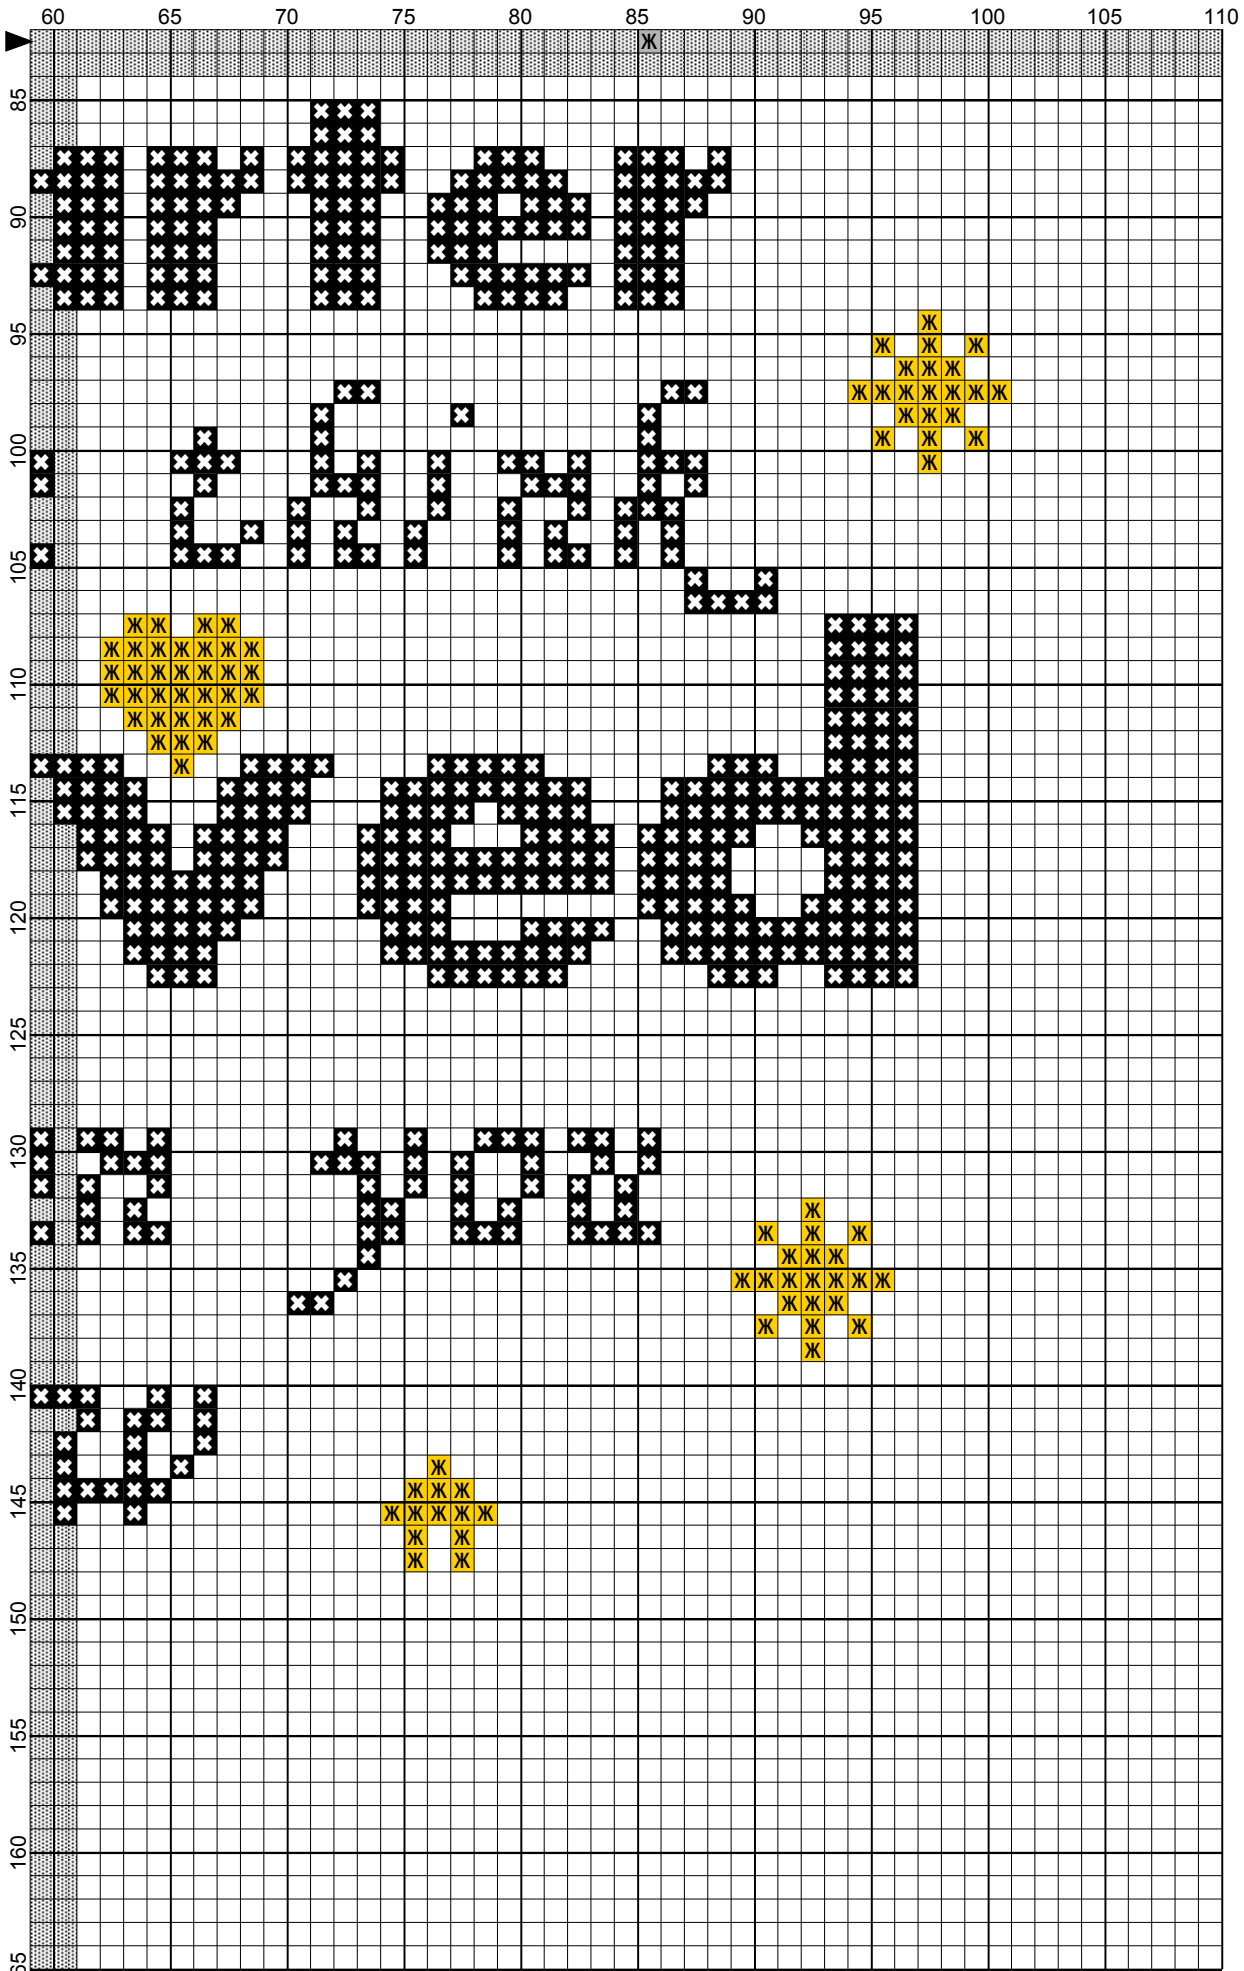

Copyright by AlphabetStitches, for personal use only

Legend:  
✕ DMC-310  
Ж DMC-444

Copyright by AlphabetStitches, for personal use only

Copyright by AlphabetStitches, for personal use only

# You are ...

---

**Author:** Gerda  
**Company:** Alphabetstitches  
**Copyright:** Copyright by AlphabetStitches, for personal use only  
**Website:** [www.alphabetcrossstitch.etsy.com](http://www.alphabetcrossstitch.etsy.com)  
**Fabric:** AIDA 14, Use at least 10 x 12 inch  
**Grid Size:** 110W x 165H  
**Design Area:** 6,43" x 9,64" (90 x 135 stitches)

## Legend:

 [2] DMC-310 ANC-403 JPC-8403 black (2170 stitches, 0,9 skeins)  
 [2] DMC-444 ANC-297 JPC-2290 lemon - dk (238 stitches, 0,1 skeins)